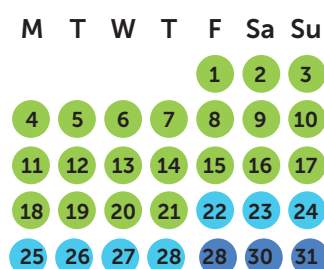

June 2023

July 2023

August 2023

September 2023

October 2023

November 2023

Décember 2023

● High season

● Mid season

● Low season

● Christmas

● New year

Rental package (excluding charges)

	Week	Week-end	Long week-end	Mid week
Low season	€ 1.732	€ 1.419	€ 1.562	€ 1.287
Mid season	€ 2.098	€ 1.606	€ 1.821	€ 1.463
High season	€ 2.596	€ 1.910	€ 2.156	€ 1.732
Christmas	€ 2.871	€ 2.585	€ 2.585	€ 2.354
New year	€ 3.168	€ 2.860	€ 2.860	€ 2.596

1 week :
friday - friday
Check in 4 - 6 PM,
check out before 10
AM

Week-end :
friday - sunday
Check in 4 - 6 PM,
check out before 8
PM

Long week-end :
friday - monday
Check in 4 - 6 PM,
check out before 10
AM