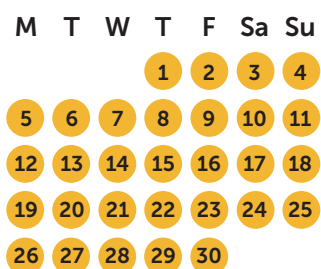

GÎTE DE
LA TOUR
★★★
DINANT EVASION

Rental rates 2023

Calendar and seasons

January 2023

February 2023

March 2023

April 2023

May 2023

June 2023

July 2023

August 2023

September 2023

October 2023

November 2023

Décember 2023

● High season

● Mid season

● Low season

● Christmas

● New year

Rental package (excluding charges)

	Week	Week-end	Long week-end	Mid week
Low season	€ 1.732	€ 1.419	€ 1.562	€ 1.287
Mid season	€ 2.098	€ 1.606	€ 1.821	€ 1.463
High season	€ 2.596	€ 1.910	€ 2.156	€ 1.732
Christmas	€ 2.871	€ 2.585	€ 2.585	€ 2.354
New year	€ 3.168	€ 2.860	€ 2.860	€ 2.596

1 week :
friday - friday
Check in 4 - 6 PM,
check out before 10
AM

Week-end :
friday - sunday
Check in 4 - 6 PM,
check out before 8
PM

Long week-end :
friday - monday
Check in 4 - 6 PM,
check out before 10
AM