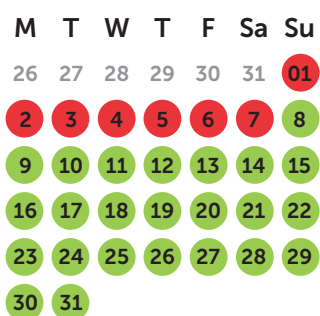

GÎTE DE
LA TOUR
★★★
DINANT EVASION

Rental rates 2023

Calendar and seasons

January 2023

February 2023

March 2023

April 2023

May 2023

June 2023

July 2023

August 2023

September 2023

October 2023

November 2023

Décember 2023

● High season

1 week :
friday - friday
Check in 4 - 6 PM,
check out before 10
AM

Week-end :
friday - sunday
Check in 4 - 6 PM,
check out before 8
PM

Long week-end :
friday - monday
Check in 4 - 6 PM,
check out before 10
AM