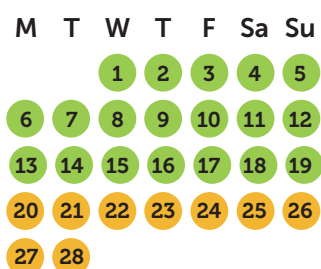

GÎTE DE
LA TOUR
★★★
DINANT EVASION

Rental rates 2023

Calendar and seasons

January 2023

February 2023

March 2023

April 2023

May 2023

June 2023

July 2023

August 2023

September 2023

October 2023

November 2023

Décember 2023

● High season

1 week :
friday - friday
Check in 4 - 6 PM,
check out before 10
AM

Week-end :
friday - sunday
Check in 4 - 6 PM,
check out before 8
PM

Long week-end :
friday - monday
Check in 4 - 6 PM,
check out before 10
AM