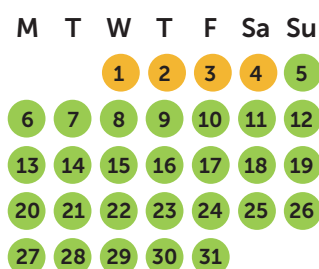

GÎTE DE
LA TOUR
★★★
DINANT EVASION

Rental rates 2023

Calendar and seasons

January 2023

February 2023

March 2023

April 2023

May 2023

June 2023

July 2023

August 2023

September 2023

October 2023

November 2023

Décember 2023

● High season

1 week :
friday - friday
Check in 4 - 6 PM,
check out before 10
AM

Week-end :
friday - sunday
Check in 4 - 6 PM,
check out before 8
PM

Long week-end :
friday - monday
Check in 4 - 6 PM,
check out before 10
AM