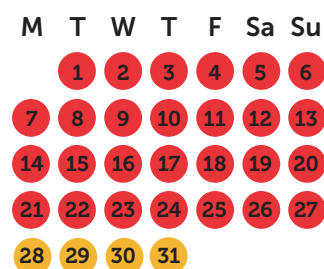

GÎTE DE
LA TOUR
★★★
DINANT EVASION

Rental rates 2023

Calendar and seasons

January 2023

February 2023

March 2023

April 2023

May 2023

June 2023

July 2023

August 2023

September 2023

October 2023

November 2023

Décember 2023

● High season

1 week :
friday - friday
Check in 4 - 6 PM,
check out before 10
AM

Week-end :
friday - sunday
Check in 4 - 6 PM,
check out before 8
PM

Long week-end :
friday - monday
Check in 4 - 6 PM,
check out before 10
AM