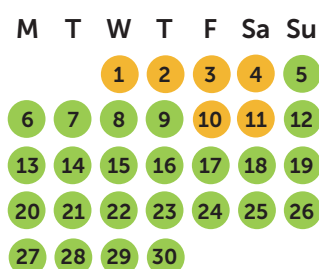

June 2023

July 2023

August 2023

September 2023

October 2023

November 2023

Décember 2023

● High season

● Mid season

● Low season

● Christmas

● New year

Rental package (excluding charges)

	Week	Week-end	Long week-end	Mid week
Low season	€ 1.732	€ 1.419	€ 1.562	€ 1.287
Mid season	€ 2.098	€ 1.606	€ 1.821	€ 1.463
High season	€ 2.596	€ 1.910	€ 2.156	€ 1.732
Christmas	€ 2.871	€ 2.585	€ 2.585	€ 2.354
New year	€ 3.168	€ 2.860	€ 2.860	€ 2.596

1 week :
friday - friday
Check in 4 - 6 PM,
check out before 10
AM

Week-end :
friday - sunday
Check in 4 - 6 PM,
check out before 8
PM

Long week-end :
friday - monday
Check in 4 - 6 PM,
check out before 10
AM