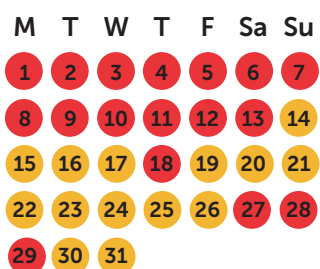

GÎTE DE
LA TOUR
★★★
DINANT EVASION

Rental rates 2023

Calendar and seasons

January 2023

February 2023

March 2023

April 2023

May 2023

June 2023

July 2023

August 2023

September 2023

October 2023

November 2023

Décember 2023

● High season

1 week :
friday - friday
Check in 4 - 6 PM,
check out before 10
AM

Week-end :
friday - sunday
Check in 4 - 6 PM,
check out before 8
PM

Long week-end :
friday - monday
Check in 4 - 6 PM,
check out before 10
AM