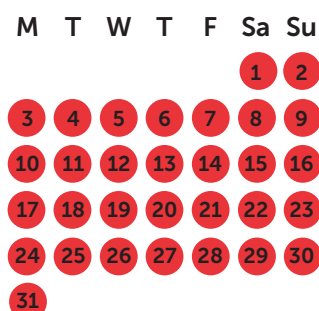

GÎTE DE
LA TOUR
★★★
DINANT EVASION

Rental rates 2023

Calendar and seasons

January 2023

February 2023

March 2023

April 2023

May 2023

June 2023

July 2023

August 2023

September 2023

October 2023

November 2023

Décember 2023

● High season

1 week :
friday - friday
Check in 4 - 6 PM,
check out before 10
AM

Week-end :
friday - sunday
Check in 4 - 6 PM,
check out before 8
PM

Long week-end :
friday - monday
Check in 4 - 6 PM,
check out before 10
AM