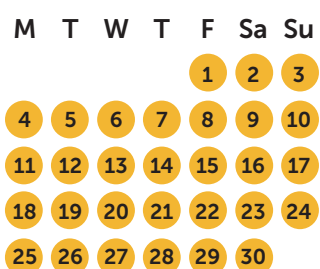

June 2023

July 2023

August 2023

September 2023

October 2023

November 2023

Décember 2023

● High season

● Mid season

● Low season

● Christmas

● New year

Rental package (excluding charges)

	Week	Week-end	Long week-end	Mid week
Low season	€ 1.732	€ 1.419	€ 1.562	€ 1.287
Mid season	€ 2.098	€ 1.606	€ 1.821	€ 1.463
High season	€ 2.596	€ 1.910	€ 2.156	€ 1.732
Christmas	€ 2.871	€ 2.585	€ 2.585	€ 2.354
New year	€ 3.168	€ 2.860	€ 2.860	€ 2.596

1 week :
friday - friday
Check in 4 - 6 PM,
check out before 10
AM

Week-end :
friday - sunday
Check in 4 - 6 PM,
check out before 8
PM

Long week-end :
friday - monday
Check in 4 - 6 PM,
check out before 10
AM