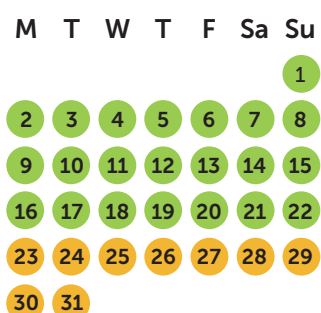

June 2023

July 2023

August 2023

September 2023

October 2023

November 2023

Décember 2023

● High season

● Mid season

● Low season

● Christmas

● New year

Rental package (excluding charges)

	Week	Week-end	Long week-end	Mid week
Low season	€ 1.732	€ 1.419	€ 1.562	€ 1.287
Mid season	€ 2.098	€ 1.606	€ 1.821	€ 1.463
High season	€ 2.596	€ 1.910	€ 2.156	€ 1.732
Christmas	€ 2.871	€ 2.585	€ 2.585	€ 2.354
New year	€ 3.168	€ 2.860	€ 2.860	€ 2.596

1 week :
friday - friday
Check in 4 - 6 PM,
check out before 10
AM

Week-end :
friday - sunday
Check in 4 - 6 PM,
check out before 8
PM

Long week-end :
friday - monday
Check in 4 - 6 PM,
check out before 10
AM