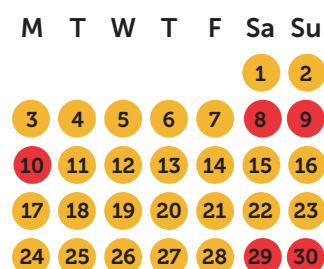

GÎTE DE
LA TOUR
★★★
DINANT EVASION

Rental rates 2023

Calendar and seasons

January 2023

February 2023

March 2023

April 2023

May 2023

June 2023

July 2023

August 2023

September 2023

October 2023

November 2023

Décember 2023

● High season

1 week :
friday - friday
Check in 4 - 6 PM,
check out before 10
AM

Week-end :
friday - sunday
Check in 4 - 6 PM,
check out before 8
PM

Long week-end :
friday - monday
Check in 4 - 6 PM,
check out before 10
AM