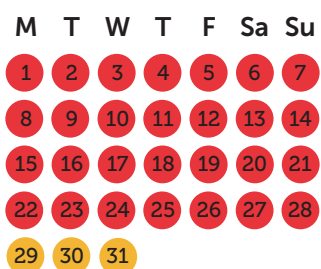

GÎTE DE
LA TOUR
★★★
DINANT EVASION

Rental rates 2022-2023

Calendar and seasons

March 2022

April 2022

May 2022

June 2022

July 2022

August 2022

September 2022

October 2022

November 2022

Décember 2022

January 2023

February 2023

● High season

1 week :
friday - friday
Check in 4 - 6 PM,
check out before 10
AM

Week-end :
friday - sunday
Check in 4 - 6 PM,
check out before 8
PM

Long week-end :
friday - monday
Check in 4 - 6 PM,
check out before 10
AM