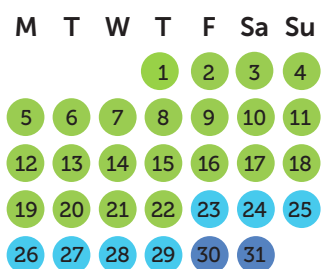

August 2022

September 2022

October 2022

November 2022

Décember 2022

January 2023

February 2023

● High season

● Mid season

● Low season

● Christmas

● New year

Rental package (excluding charges)

	Week	Week-end	Long week-end	Mid week
Low season	1.574 €	1.290 €	1.420 €	1.170 €
Mid season	1.907 €	1.460 €	1.655 €	1.330 €
High season	2.360 €	1.736 €	1.960 €	1.574 €
Christmas	2.610 €	2.350 €	2.350 €	2.140 €
New year	2.880 €	2.600 €	2.600 €	2.360 €

1 week :
friday - friday
Check in 4 - 6 PM,
check out before 10
AM

Week-end :
friday - sunday
Check in 4 - 6 PM,
check out before 8
PM

Long week-end :
friday - monday
Check in 4 - 6 PM,
check out before 10
AM