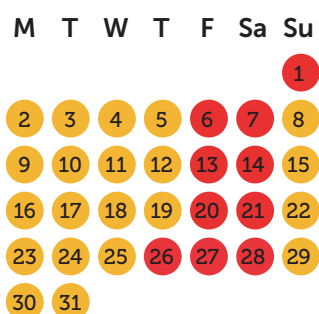

GÎTE DE
LA TOUR
★★★
DINANT EVASION

Rental rates 2022-2023

Calendar and seasons

March 2022

April 2022

May 2022

June 2022

July 2022

August 2022

September 2022

October 2022

November 2022

Décember 2022

January 2023

February 2023

● High season

1 week :
friday - friday
Check in 4 - 6 PM,
check out before 10
AM

Week-end :
friday - sunday
Check in 4 - 6 PM,
check out before 8
PM

Long week-end :
friday - monday
Check in 4 - 6 PM,
check out before 10
AM