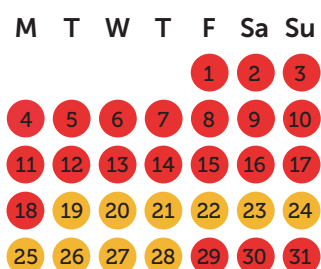

GÎTE DE
LA TOUR
★★★
DINANT EVASION

Rental rates 2022-2023

Calendar and seasons

March 2022

April 2022

May 2022

June 2022

July 2022

August 2022

September 2022

October 2022

November 2022

Décember 2022

January 2023

February 2023

● High season

1 week :
friday - friday
Check in 4 - 6 PM,
check out before 10
AM

Week-end :
friday - sunday
Check in 4 - 6 PM,
check out before 8
PM

Long week-end :
friday - monday
Check in 4 - 6 PM,
check out before 10
AM