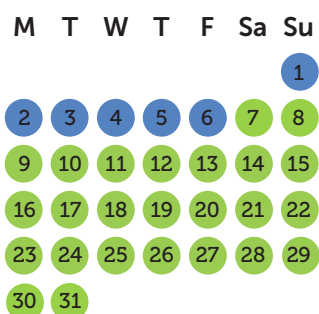

August 2022

September 2022

October 2022

November 2022

Décember 2022

January 2023

February 2023

● High season

● Mid season

● Low season

● Christmas

● New year

Rental package (excluding charges)

	Week	Week-end	Long week-end	Mid week
Low season	1.574 €	1.290 €	1.420 €	1.170 €
Mid season	1.907 €	1.460 €	1.655 €	1.330 €
High season	2.360 €	1.736 €	1.960 €	1.574 €
Christmas	2.610 €	2.350 €	2.350 €	2.140 €
New year	2.880 €	2.600 €	2.600 €	2.360 €

1 week :
friday - friday
Check in 4 - 6 PM,
check out before 10
AM

Week-end :
friday - sunday
Check in 4 - 6 PM,
check out before 8
PM

Long week-end :
friday - monday
Check in 4 - 6 PM,
check out before 10
AM