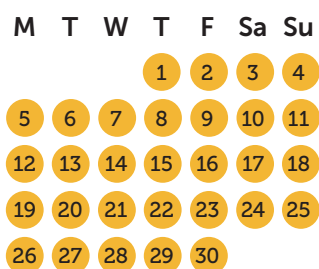

GÎTE DE
LA TOUR
★★★
DINANT EVASION

Rental rates 2022-2023

Calendar and seasons

March 2022

April 2022

May 2022

June 2022

July 2022

August 2022

September 2022

October 2022

November 2022

Décember 2022

January 2023

February 2023

● High season

● Mid season

● Low season

● Christmas

● New year

Rental package (excluding charges)

	Week	Week-end	Long week-end	Mid week
Low season	1.574 €	1.290 €	1.420 €	1.170 €
Mid season	1.907 €	1.460 €	1.655 €	1.330 €
High season	2.360 €	1.736 €	1.960 €	1.574 €
Christmas	2.610 €	2.350 €	2.350 €	2.140 €
New year	2.880 €	2.600 €	2.600 €	2.360 €

1 week :
friday - friday
Check in 4 - 6 PM,
check out before 10
AM

Week-end :
friday - sunday
Check in 4 - 6 PM,
check out before 8
PM

Long week-end :
friday - monday
Check in 4 - 6 PM,
check out before 10
AM