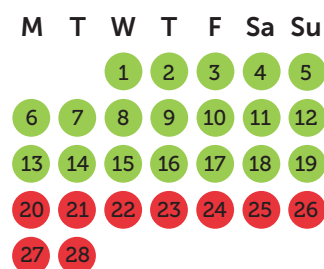

August 2022

September 2022

October 2022

November 2022

Décember 2022

January 2023

February 2023

● High season

1 week :
friday - friday
Check in 4 - 6 PM,
check out before 10
AM

Week-end :
friday - sunday
Check in 4 - 6 PM,
check out before 8
PM

Long week-end :
friday - monday
Check in 4 - 6 PM,
check out before 10
AM