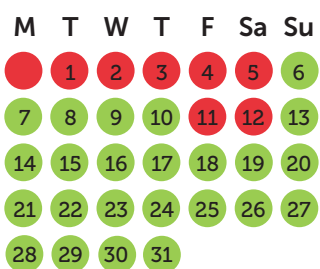

August 2022

September 2022

October 2022

November 2022

Décember 2022

January 2023

February 2023

● High season

1 week :
friday - friday
Check in 4 - 6 PM,
check out before 10
AM

Week-end :
friday - sunday
Check in 4 - 6 PM,
check out before 8
PM

Long week-end :
friday - monday
Check in 4 - 6 PM,
check out before 10
AM