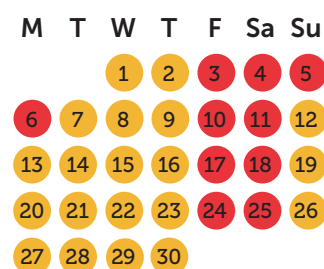

GÎTE DE
LA TOUR
★★★
DINANT EVASION

Rental rates 2022-2023

Calendar and seasons

March 2022

April 2022

May 2022

June 2022

July 2022

August 2022

September 2022

October 2022

November 2022

Décember 2022

January 2023

February 2023

● High season

1 week :
friday - friday
Check in 4 - 6 PM,
check out before 10
AM

Week-end :
friday - sunday
Check in 4 - 6 PM,
check out before 8
PM

Long week-end :
friday - monday
Check in 4 - 6 PM,
check out before 10
AM