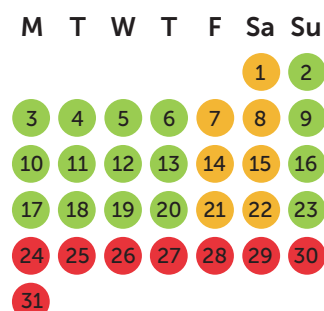

GÎTE DE
LA TOUR
★★★
DINANT EVASION

Rental rates 2022-2023

Calendar and seasons

March 2022

April 2022

May 2022

June 2022

July 2022

August 2022

September 2022

October 2022

November 2022

Décember 2022

January 2023

February 2023

● High season

1 week :
friday - friday
Check in 4 - 6 PM,
check out before 10
AM

Week-end :
friday - sunday
Check in 4 - 6 PM,
check out before 8
PM

Long week-end :
friday - monday
Check in 4 - 6 PM,
check out before 10
AM