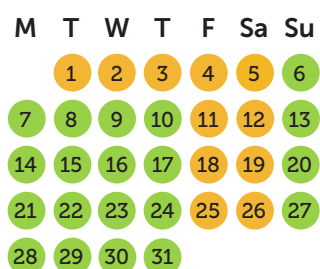

GÎTE DE
LA TOUR
★★★
DINANT EVASION

Rental rates 2022-2023

Calendar and seasons

March 2022

April 2022

May 2022

June 2022

July 2022

August 2022

September 2022

October 2022

November 2022

Décember 2022

January 2023

February 2023

● High season

1 week :
friday - friday
Check in 4 - 6 PM,
check out before 10
AM

Week-end :
friday - sunday
Check in 4 - 6 PM,
check out before 8
PM

Long week-end :
friday - monday
Check in 4 - 6 PM,
check out before 10
AM