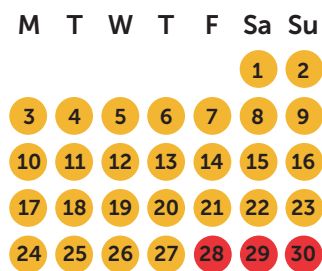

GÎTE DE
LA TOUR
★★★
DINANT EVASION

Rental rates 2024

Calendar and seasons

January

February

March

April

May

June

July

August

September

October

November

December

● High season

1 week :
friday - friday
Check in 4 - 6 PM,
check out before 10
AM

Week-end :
friday - sunday
Check in 4 - 6 PM,
check out before 8
PM

Long week-end :
friday - monday
Check in 4 - 6 PM,
check out before 10
AM