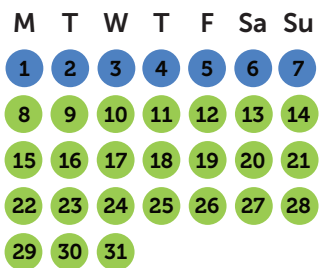

GÎTE DE
LA TOUR
★★★
DINANT EVASION

Rental rates 2024

Calendar and seasons

January

● High season

● Mid season

● Low season

● Christmas

● New year