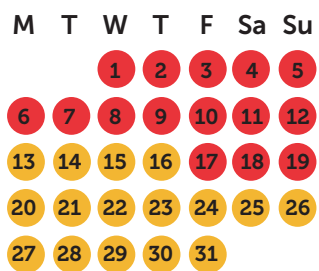

GÎTE DE
LA TOUR
★★★
DINANT EVASION

Rental rates 2024

Calendar and seasons

January

February

March

April

May

June

July

August

September

October

November

December

● High season

1 week :
friday - friday
Check in 4 - 6 PM,
check out before 10
AM

Week-end :
friday - sunday
Check in 4 - 6 PM,
check out before 8
PM

Long week-end :
friday - monday
Check in 4 - 6 PM,
check out before 10
AM