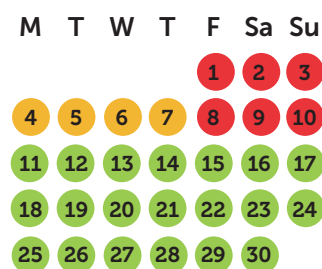

June

July

August

September

October

November

December

● High season

● Mid season

● Low season

● Christmas

● New year

Rental package (excluding charges)

	Week	Week-end	Long week-end	Mid week
Low season	€ 1.732	€ 1.419	€ 1.562	€ 1.287
Mid season	€ 2.098	€ 1.606	€ 1.821	€ 1.463
High season	€ 2.596	€ 1.910	€ 2.156	€ 1.732
Christmas	€ 2.871	€ 2.585	€ 2.585	€ 2.354
New year	€ 3.168	€ 2.860	€ 2.860	€ 2.596

1 week :
friday - friday
Check in 4 - 6 PM,
check out before 10
AM

Week-end :
friday - sunday
Check in 4 - 6 PM,
check out before 8
PM

Long week-end :
friday - monday
Check in 4 - 6 PM,
check out before 10
AM