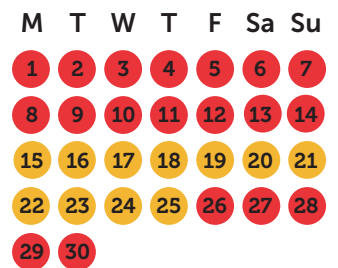

GÎTE DE
LA TOUR
★★★
DINANT EVASION

Rental rates 2024

Calendar and seasons

January

February

March

April

May

June

July

August

September

October

November

December

● High season

1 week :
friday - friday
Check in 4 - 6 PM,
check out before 10
AM

Week-end :
friday - sunday
Check in 4 - 6 PM,
check out before 8
PM

Long week-end :
friday - monday
Check in 4 - 6 PM,
check out before 10
AM