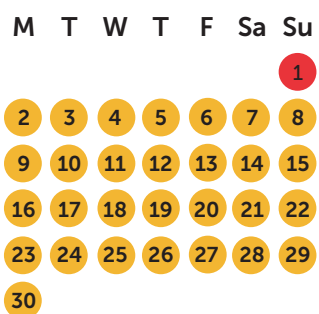

June

July

August

September

October

November

December

● High season

● Mid season

● Low season

● Christmas

● New year

Rental package (excluding charges)

	Week	Week-end	Long week-end	Mid week
Low season	€ 1.732	€ 1.419	€ 1.562	€ 1.287
Mid season	€ 2.098	€ 1.606	€ 1.821	€ 1.463
High season	€ 2.596	€ 1.910	€ 2.156	€ 1.732
Christmas	€ 2.871	€ 2.585	€ 2.585	€ 2.354
New year	€ 3.168	€ 2.860	€ 2.860	€ 2.596

1 week :
friday - friday
Check in 4 - 6 PM,
check out before 10
AM

Week-end :
friday - sunday
Check in 4 - 6 PM,
check out before 8
PM

Long week-end :
friday - monday
Check in 4 - 6 PM,
check out before 10
AM