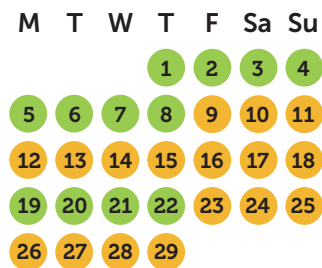

GÎTE DE
LA TOUR
★★★
DINANT EVASION

Rental rates 2024

Calendar and seasons

January

February

March

April

May

June

July

August

September

October

November

December

● High season

1 week :
friday - friday
Check in 4 - 6 PM,
check out before 10
AM

Week-end :
friday - sunday
Check in 4 - 6 PM,
check out before 8
PM

Long week-end :
friday - monday
Check in 4 - 6 PM,
check out before 10
AM