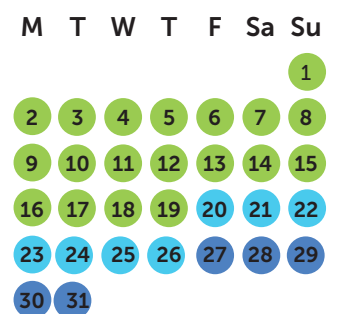

June

July

August

September

October

November

December

● High season

● Mid season

● Low season

● Christmas

● New year

Rental package (excluding charges)

	Week	Week-end	Long week-end	Mid week
Low season	€ 1.732	€ 1.419	€ 1.562	€ 1.287
Mid season	€ 2.098	€ 1.606	€ 1.821	€ 1.463
High season	€ 2.596	€ 1.910	€ 2.156	€ 1.732
Christmas	€ 2.871	€ 2.585	€ 2.585	€ 2.354
New year	€ 3.168	€ 2.860	€ 2.860	€ 2.596

1 week :
friday - friday
Check in 4 - 6 PM,
check out before 10
AM

Week-end :
friday - sunday
Check in 4 - 6 PM,
check out before 8
PM

Long week-end :
friday - monday
Check in 4 - 6 PM,
check out before 10
AM