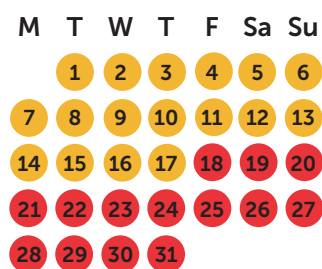

June

July

August

September

October

November

December

● High season

● Mid season

● Low season

● Christmas

● New year

Rental package (excluding charges)

	Week	Week-end	Long week-end	Mid week
Low season	€ 1.732	€ 1.419	€ 1.562	€ 1.287
Mid season	€ 2.098	€ 1.606	€ 1.821	€ 1.463
High season	€ 2.596	€ 1.910	€ 2.156	€ 1.732
Christmas	€ 2.871	€ 2.585	€ 2.585	€ 2.354
New year	€ 3.168	€ 2.860	€ 2.860	€ 2.596

1 week :
friday - friday
Check in 4 - 6 PM,
check out before 10
AM

Week-end :
friday - sunday
Check in 4 - 6 PM,
check out before 8
PM

Long week-end :
friday - monday
Check in 4 - 6 PM,
check out before 10
AM