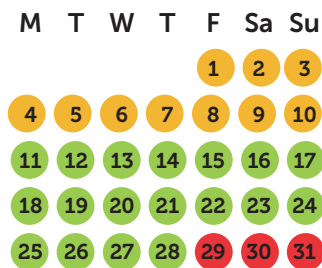

GÎTE DE
LA TOUR
★★★
DINANT EVASION

Rental rates 2024

Calendar and seasons

January

February

March

April

May

June

July

August

September

October

November

December

● High season

1 week :
friday - friday
Check in 4 - 6 PM,
check out before 10
AM

Week-end :
friday - sunday
Check in 4 - 6 PM,
check out before 8
PM

Long week-end :
friday - monday
Check in 4 - 6 PM,
check out before 10
AM